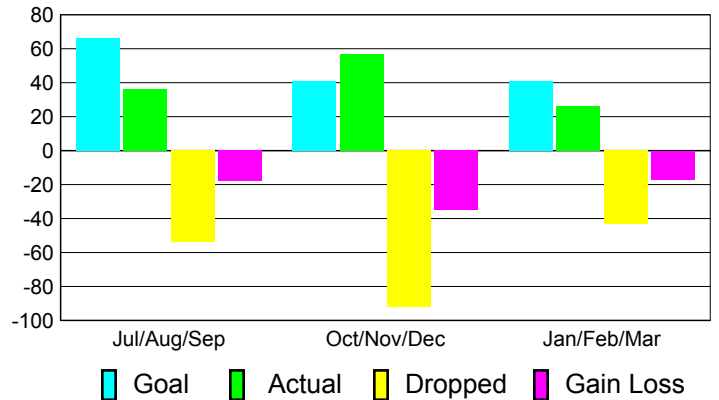

Membership Results 2010-2011

Goal, New, Dropped, Gain/Loss

Comparison of Membership Gain/Loss

Current Year Compared to the Previous Year