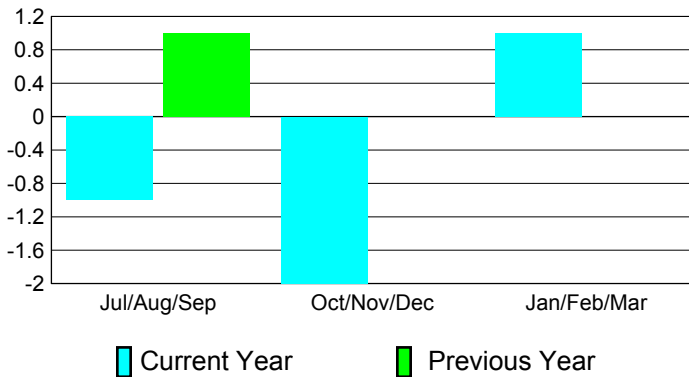

2010-2011 GMT Reports for District (or Undistricted) **District 413**

GMT: MANOJ SHAH

Location: ZAMBIA

GMT CA: 6

CLUBS

**Club Results
2010-2011**

**Clubs
2009-2010**

Month	New Club Goal	Actual New Clubs	Actual Dropped Clubs	Gain/Loss of Clubs	Gain/Loss of Clubs
Jul/Aug/Sep	2	0	-1	-1	1
Oct/Nov/Dec	1	0	-2	-2	0
Jan/Feb/Mar	1	0	1	1	0
Totals	4	0	-2	-2	1

Club Results 2010-2011

Goal, New, Dropped, Gain/Loss

Comparison of Club Gain/Loss

Current Year Compared to the Previous Year

YTD Status Quo Clubs 2010-2011

Status Quo Clubs Compared to Status Quo Members

MEMBERSHIP