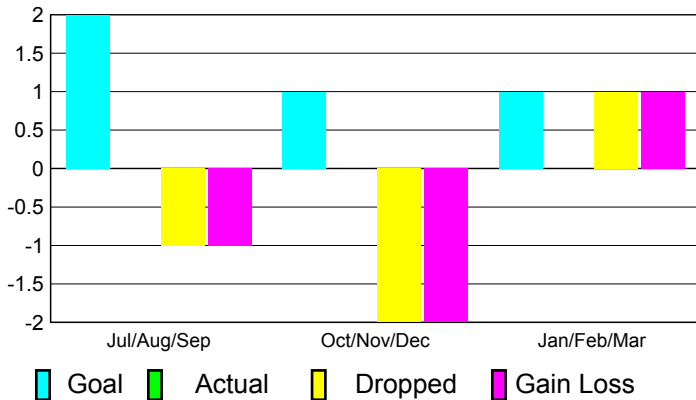

2010-2011 GMT Reports for District (or Undistricted) **District 413**

GMT: MANOJ SHAH

Location: ZAMBIA

GMT CA: 6

CLUBS

**Club Results
2010-2011**

**Clubs
2009-2010**

Month	New Club Goal	Actual New Clubs	Actual Dropped Clubs	Gain/Loss of Clubs	Gain/Loss of Clubs
Jul/Aug/Sep	2	0	-1	-1	1
Oct/Nov/Dec	1	0	-2	-2	0
Jan/Feb/Mar	1	0	1	1	0
Totals	4	0	-2	-2	1

Club Results 2010-2011

Goal, New, Dropped, Gain/Loss

Comparison of Club Gain/Loss

Current Year Compared to the Previous Year

YTD Status Quo Clubs 2010-2011

Status Quo Clubs Compared to Status Quo Members

MEMBERSHIP